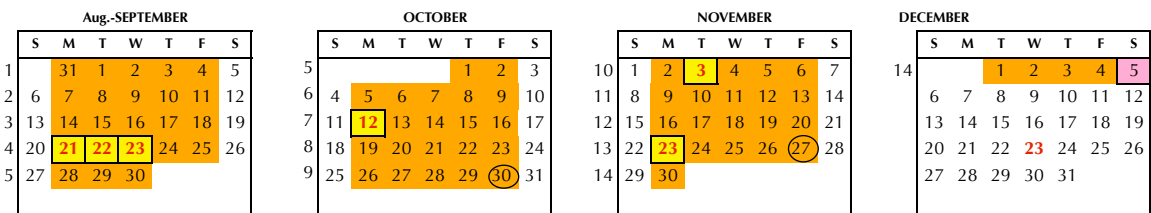

LCJ Academic Calendar Fall 2009

Fall (September-December) 2009

1W	First Day of Classes Math Test Add/Drop Deadline	August 31 (Mon.) Sep. 3 (Thu.) 16:30-17:30 Sep. 4 (Fri.)	For new Academic students
2W	Session for graduating students	Sep. 9 (Wed.) 13:00-13:30	For graduating students in Fall 09
3W	Study Abroad Session National Holiday	Sep. 17 (Thu.) 16:30-17:30 Sep. 21-23 (Mon.-Wed.)	For new Academic students No Classes
4W	Going Abroad Session (for Parents)	Sep. 26 (Sat.) 13:00-16:00	For parents
5W	Going Abroad Session Study Skill Session New International Student Session LCW Introduction Session Degree Planning Session	Sep. 28 (Mon.) 13:00-15:00 Sep. 29 (Tue.) 16:30-17:30 Sep. 30 (Wed.) 12:30-13:15 TBA	For students who will go abroad in January For new Academic students For New International students
6W	Pre-Registration Academic Program Session (for Parents)	Oct. 1 (Thu.) 16:30-18:00 Oct. 5-9 (Mon. -Fri.) Oct. 10 (Sat.) 13:00-15:00	For new Academic students All students need to meet their advisors For parents
7W	National Holiday Midterm period	Oct. 12 (Mon.) Oct. 13-22 (Tue.-Thu.)	
9W	Registration Advising week Withdraw deadline	Oct. 26-Nov. 5 (Mon. -Thu.) Oct. 30 (Fri.)	
10W	National Holiday ARTS DAY	Nov. 3 (Tue.) Nov. 6 (Fri.)	
11W	Registration TOEFL Day	Nov. 9-12 (Mon.-Thu.) TBA	Registration for Spring 2010 For graduating students in Fall 2009
13W	National Holiday Speech Day	Nov. 23 (Mon.) Nov. 24 (Tue)	
14W	Last day of classes Final exam week Graduation Ceremony Sending Fa09 grades and other documents Sending Sp10 Registration and invoice	Nov. 27 (Fri.) Nov. 30-Dec. 4 (Mon.-Fri.) Dec. 5 (Sat.) Middle of December Middle of December	